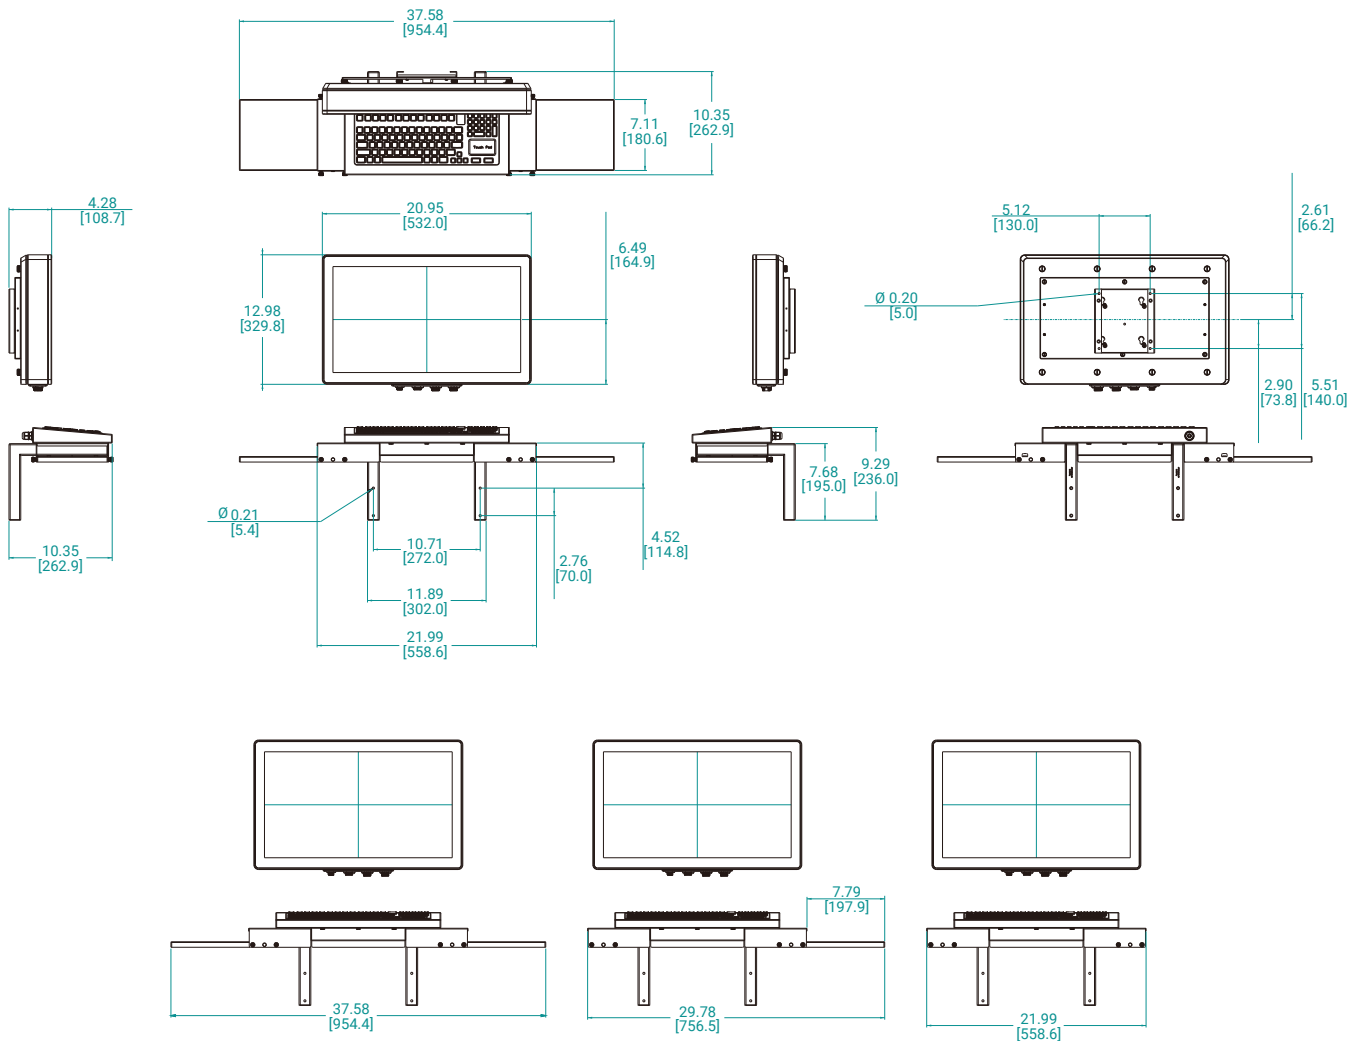

### Features

- 21.5" LCD, 1920 x 1080 Resolution
- Projected Capacitive Touch Screen
- Intel Celeron J1900 @ 1.99GHz / Atom E3845 @ 1.91GHz CPU; Intel i7-6600U CPU
- Up to 8GB DDR3 / Up to 16GB DDR4 SO-DIMM
- Stainless Steel Fully Closed Enclosure
- Meets NEMA 4X / IP66 Protection Requirements
- Stainless Steel Wall Mount Mounting Brackets Included
- Waterproof Keyboard and Pointing Device
- Three Keyboard Options
- ThinManager Ready Version Available
- Cables for 24V DC Input and Gigabit Ethernet (RJ45)

## Dimension Drawing

Model Name: ARP-3821AX-AMA-E01 (Wall Mount 1)

Size Unit: inch(mm)